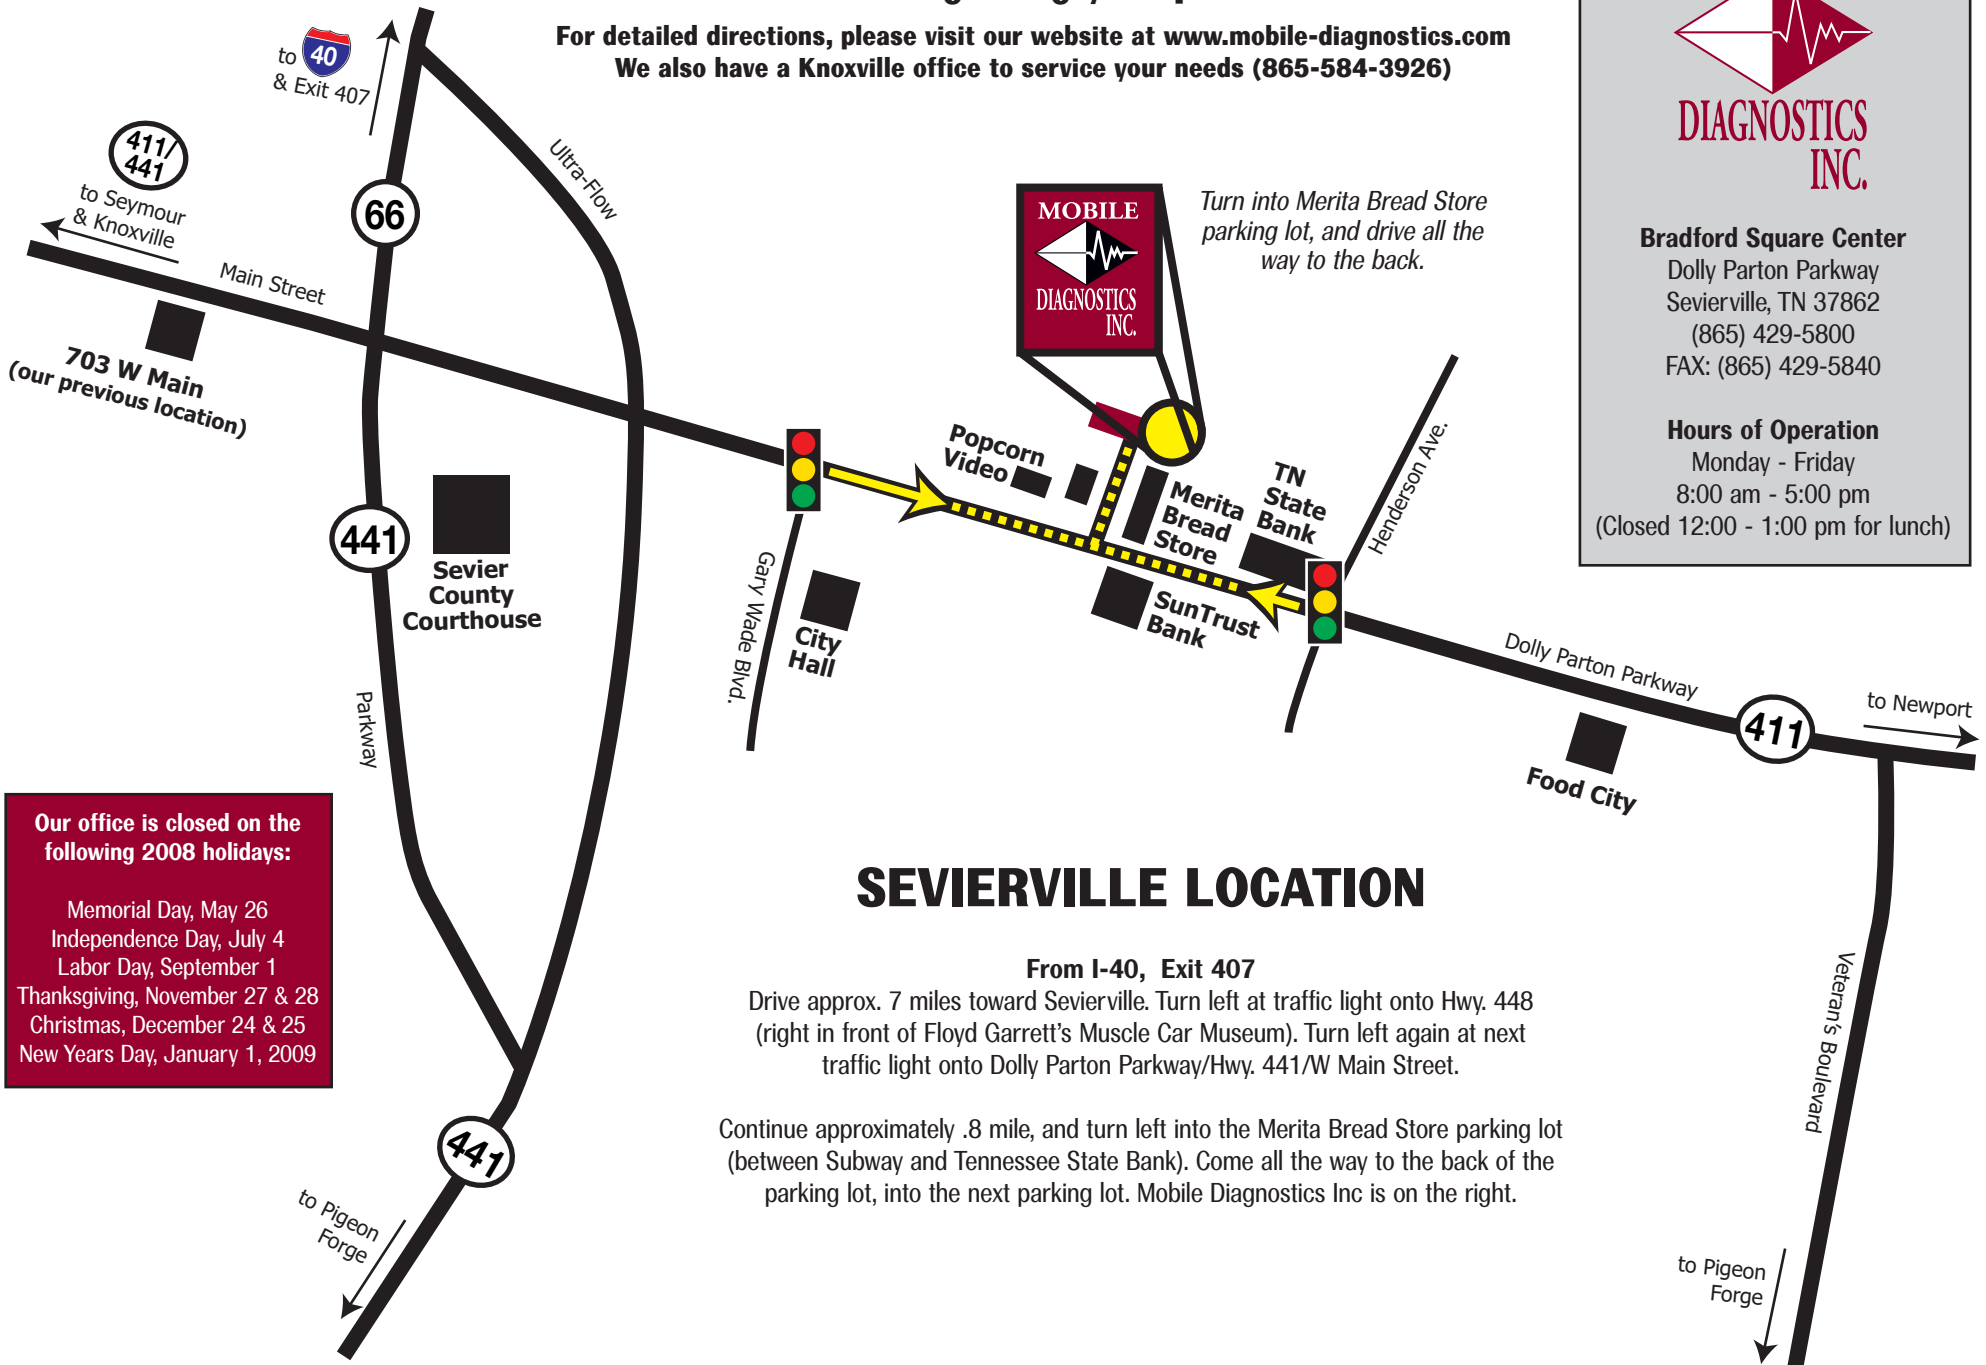

REMINDER: Please bring along your photo ID

For detailed directions, please visit our website at www.mobile-diagnostics.com
We also have a Knoxville office to service your needs (865-584-3926)

Bradford Square Center

Dolly Parton Parkway
Sevierville, TN 37862
(865) 429-5800
FAX: (865) 429-5840

Hours of Operation

Monday - Friday
8:00 am - 5:00 pm
(Closed 12:00 - 1:00 pm for lunch)

SEVIERVILLE LOCATION

From I-40, Exit 407

Drive approx. 7 miles toward Sevierville. Turn left at traffic light onto Hwy. 448 (right in front of Floyd Garrett's Muscle Car Museum). Turn left again at next traffic light onto Dolly Parton Parkway/Hwy. 441/W Main Street.

Continue approximately .8 mile, and turn left into the Merita Bread Store parking lot (between Subway and Tennessee State Bank). Come all the way to the back of the parking lot, into the next parking lot. Mobile Diagnostics Inc is on the right.